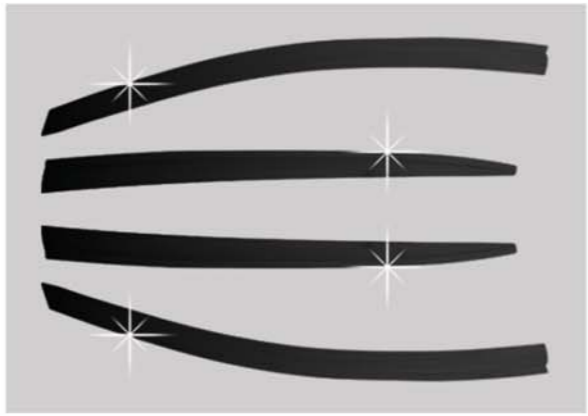

D738 / Smoked Door Visor / 4P

02

D674 / Chrome Door Visor / 4P

Grand Cherokee (2015~Current)

01

D732 / Smoked Door Visor / 6P

02

D668 / Chrome Door Visor / 6P