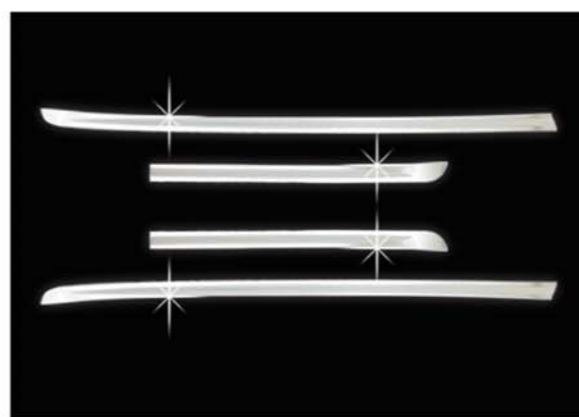

A6 (2015~Current)

01

C697 / Fog Lamp Garnish / 2P

Sportage (2015~Current)

01

C252 / Side Skirt Accent / 4P

NIRO (2016~Current)

01