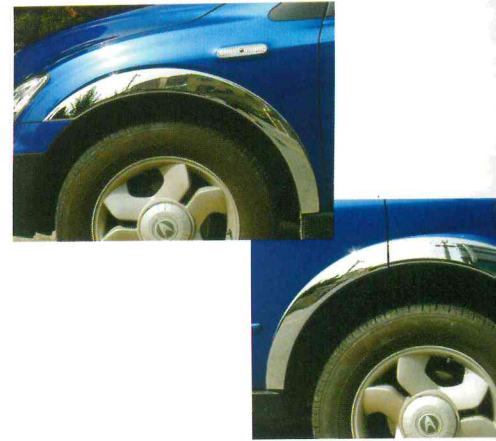

크로바 헨다몰딩 크로바 액티언 헨다몰딩 출시

㈜오토크로바 053-614-0090 www.autoclover.co.kr