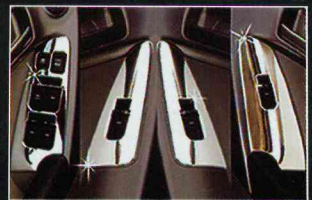

● 크롬 인테리어 스위치 몰딩
순정품번 - P8402 1M040