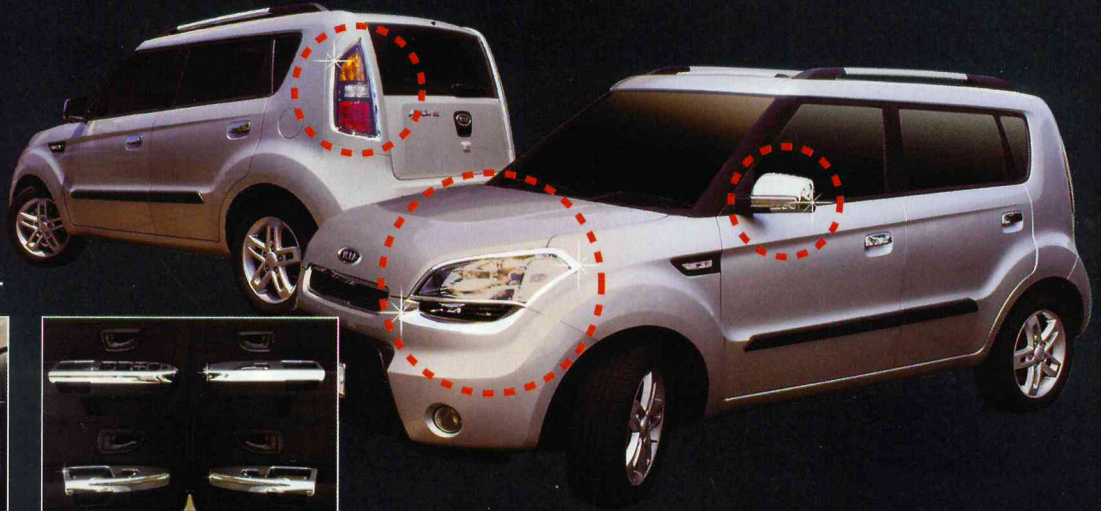

● 크롬 인테리어 스위치 몰딩
순정품번 - P8402 2K040

HYUNDAI

MOBIS 순정용품 크롬가니쉬

쏘울/포르테

순정용품은 안전합니다

SOUL

FORTE

쏘울