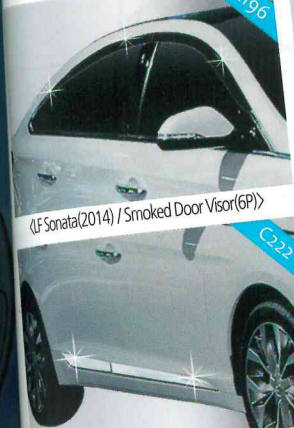

All New Carnival (2014) / Smoked Door Visor(6P), Chrome Door Visor(6P), Smoked Door Visor(4P), Chrome Door Visor(4P), Side Skirt Accent
(2014) / Smoked Door Visor(6P), Chrome Door Visor(6P), Smoked Door Visor(4P), Chrome Door Visor(4P), Side Skirt Accent
(2014) / Radiator Grill Garnish(Lower), Radiator Grill Garnish(Upper)
(2014) / Trunk Garnish
(2014) / Door Handle Molding(8P), Door Handle Molding(4P), Tailgate Handle Molding(HOLE), Tailgate Handle Molding

문의처 : 054-954-6600 www.autoclover.com
본사 제품은 차체에 맞게 설계하여 시공 후 차의 라인을 살려줌.
다자인으로 차량을 더욱 돋보이게 함.
편 테이프 방식으로 누구나 쉽게 장착가능.

바우치