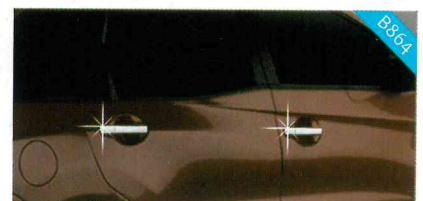

<Honda Mobilio(2014) / Door Handle Molding>