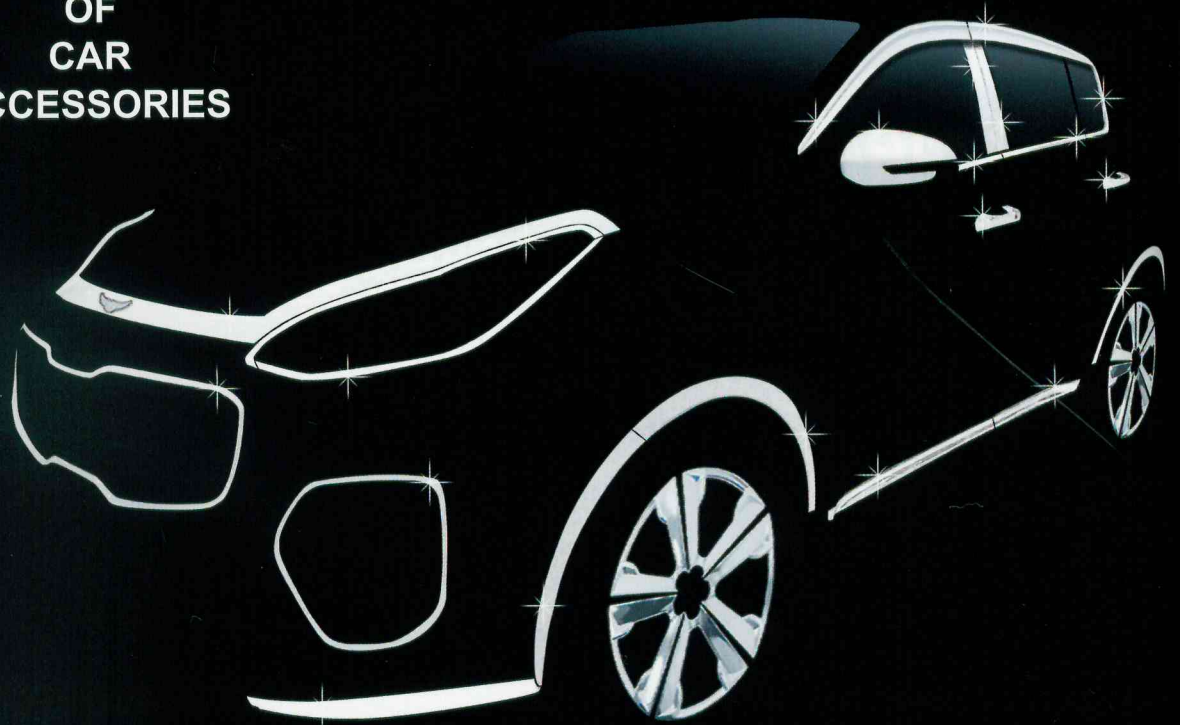

car mode
CAR DRESS-UP MAGAZINE

model 송이나

09

an inspirational artist 손권일

facebook.com/carmode

www.carmode.com

AUTO CLOVER
THE MASTERPIECE OF CAR ACCESSORIES

THE
MASTERPIECE
OF
CAR
ACCESSORIES