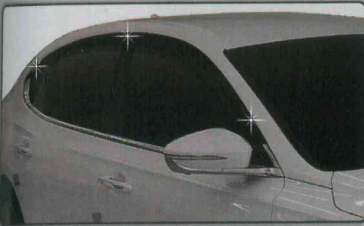

D695 Grandeur IG (2016~Current) / Chrome Door Visor (6P)

B940 PORTER II (2004~Current) / C Pillar Molding_Luxury (2P)

B941 BONGO III (2004~Current) / C Pillar Molding_Luxury (2P)

D759 Grandeur IG (2016~Current) / Smoked Door Visor (6P)