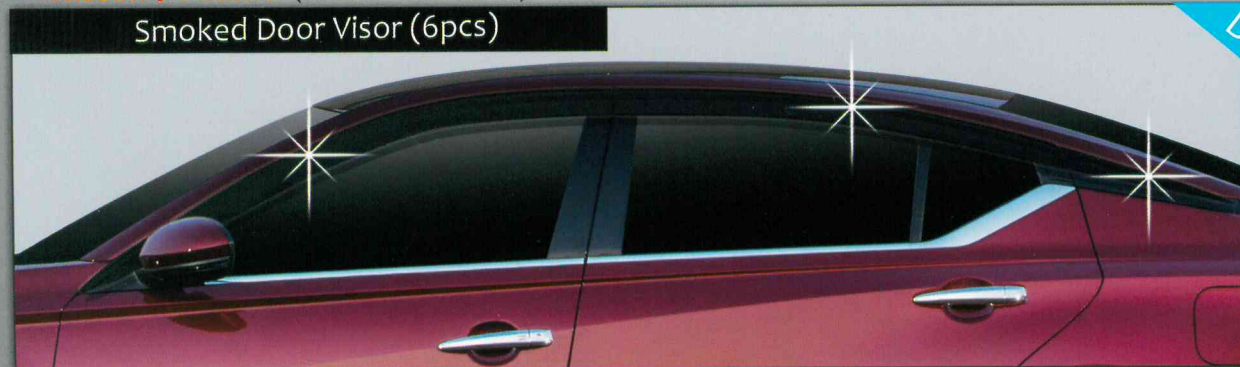

Chrome Door Visor (4pcs)

for Ford / Explorer (2011~Current)

Black Door Visor (4pcs)

for Nissan / Altima (2019~Current)

Chrome Door Visor (6pcs)

for Nissan / Altima (2019~Current)

Smoked Door Visor (6pcs)

101 Honda / CIVIC 4door Sedan (2016~Current)