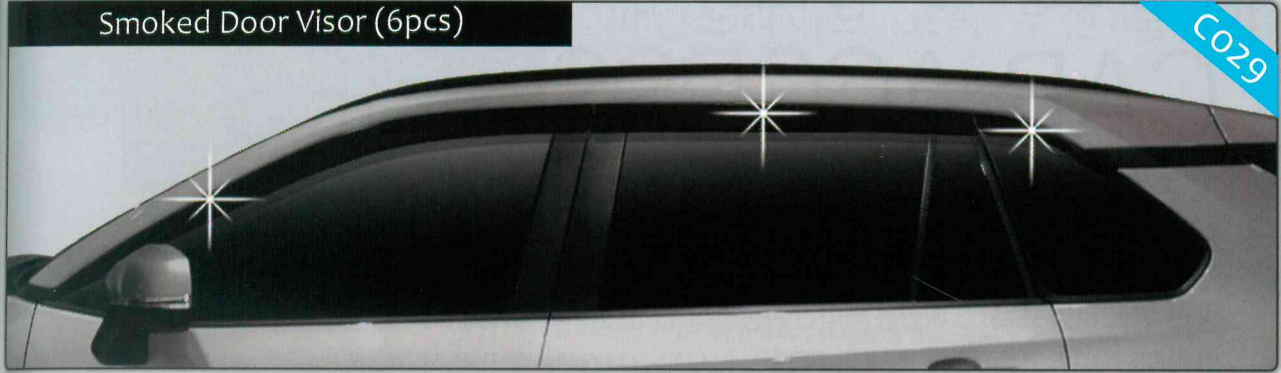

(02) Ssang Yong / G4 Rexton / G4 렉스턴 (2017~Current)

Black Diamond Door Visor (6pcs)

(03) Ssang Yong / Rexton Sports / 렉스턴 스포츠 (2018~Current)

Black Diamond Door Visor (6pcs)

101 Toyota / RAV4 (2019~Current)
Smoked Door Visor (6pcs)