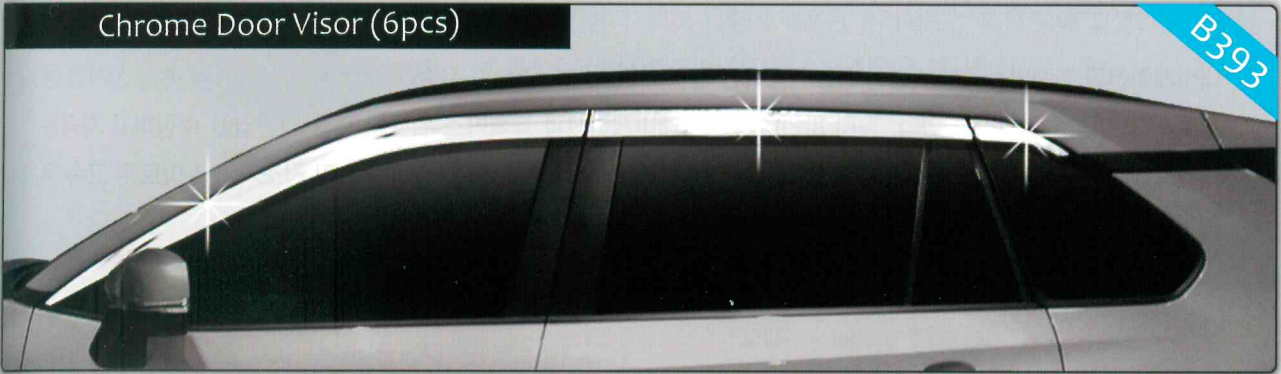

101 Hyundai / Sonata New Rise / 쏘나타 뉴 라이즈 (2017~2018)
Trunk Garnish (1pc)